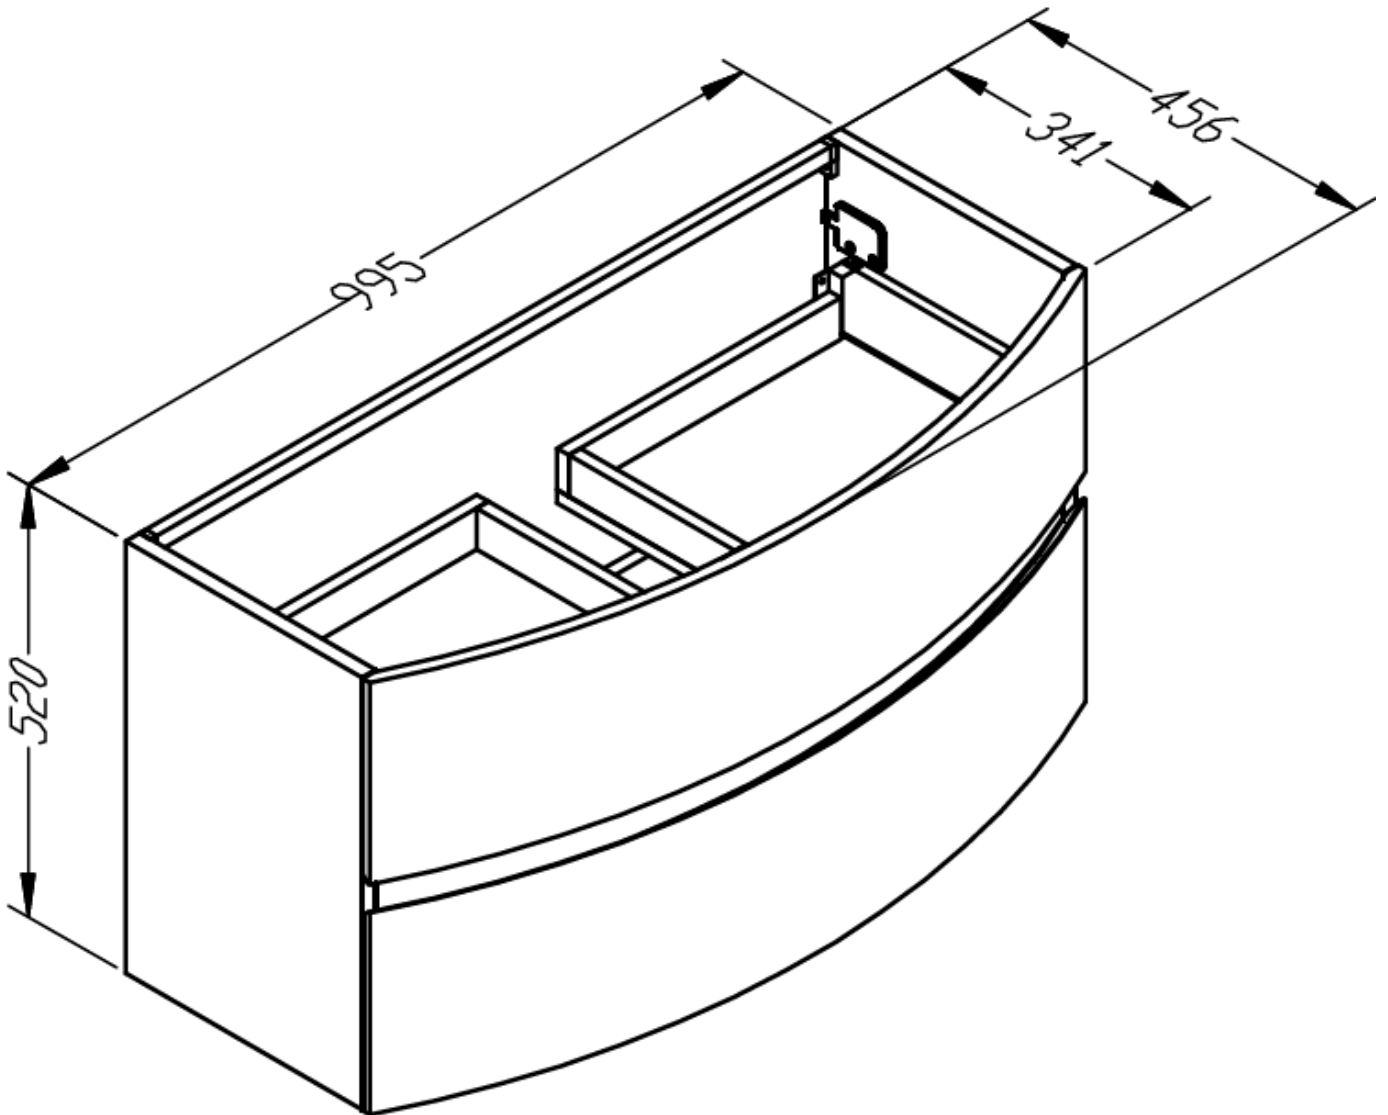

Measurements in millimetres mm

Information updated July 2015

Tel 0345 873 8840

crosswater[™]

TECHNICAL

bauhaus[™]

SVELTE 2 DRAWER 1000 BASIN UNIT

Wall Hung

SE1000D